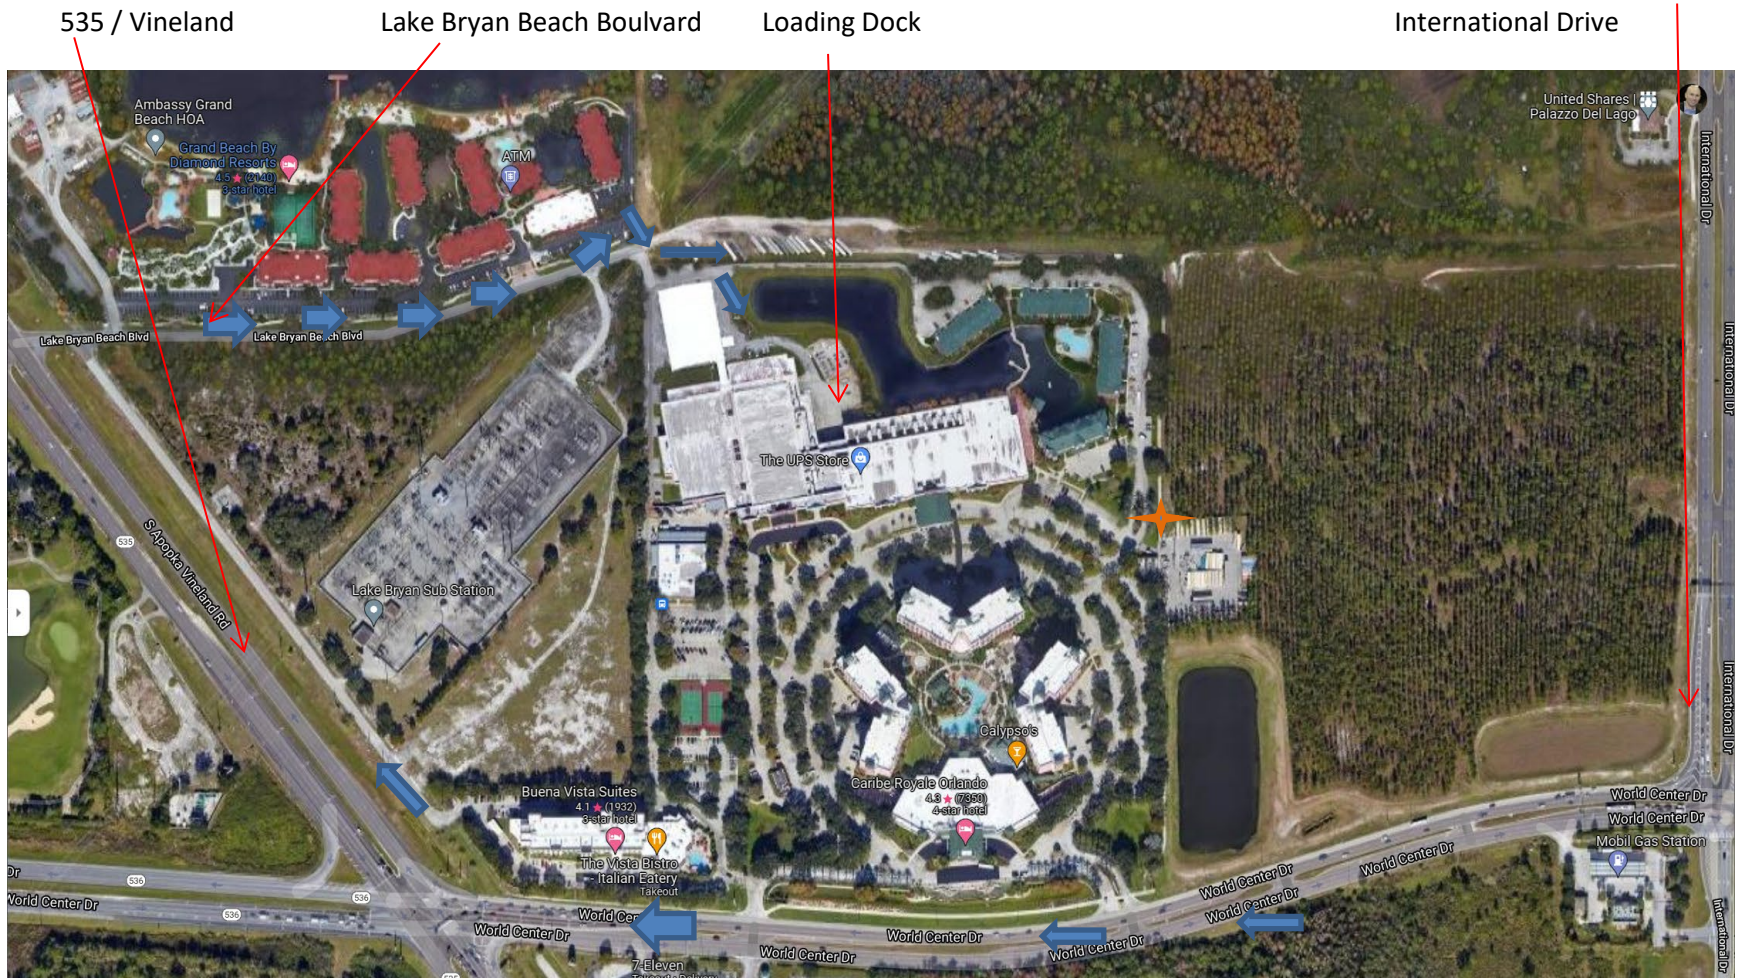

From I-4 Take Exit 68 South Apopka Vineland Blvd. Turn Left on Lake Bryan Beach Blvd, then turn Right into back parking lot.

Turn Right on to 535

Off The 417